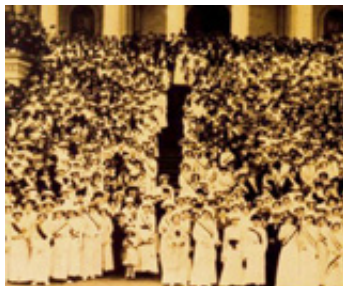

Suffrage Wagon: Spring Newsletter 2012

 [Friend on Facebook](#)

 [Follow on Twitter](#)

 [Forward to a Friend](#)

Suffrage Wagon News Channel migrates to a new platform

The [new suffrage wagon platform](#) has reorganized the features of the site in ways that make the material from the blog easy to access. Stories of Edna Buckman Kearns are featured as "Sixty-Second History Lessons." And suffrage news is no further away than a click. The blog keeps its old format of news when it happens.

Stay in touch with Suffrage

Grandmother Edna Kearns' Suffrage Wagon on exhibit at NYS capitol building

It's what we've all been waiting for. Through May 2012 the suffrage campaign wagon is on exhibit at the Hall of Governors in Albany, NY. [Find out more about this exciting development.](#) And stay tuned for reports back from the state capitol this spring.